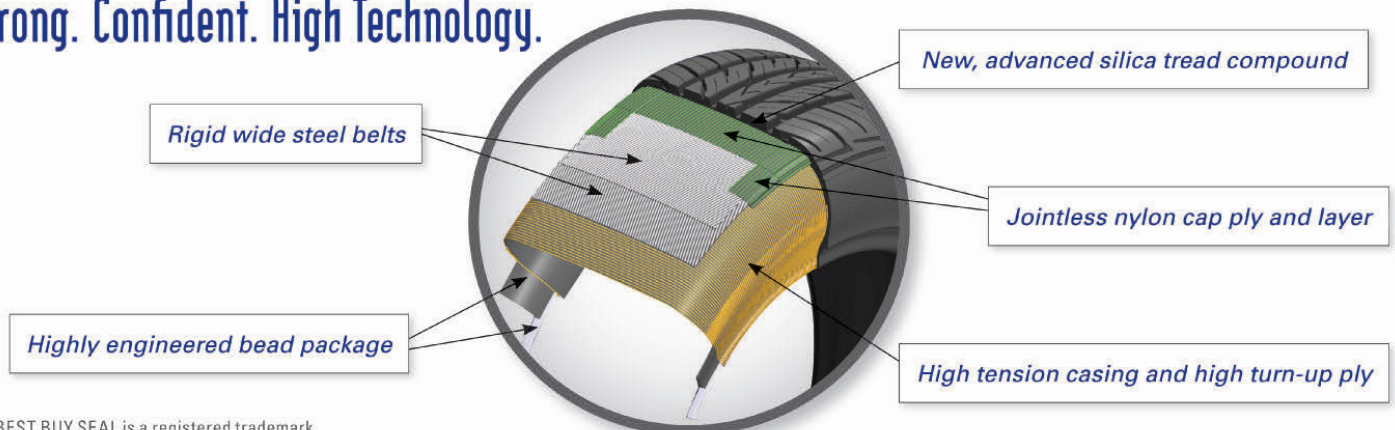

Strong. Confident. High Technology.